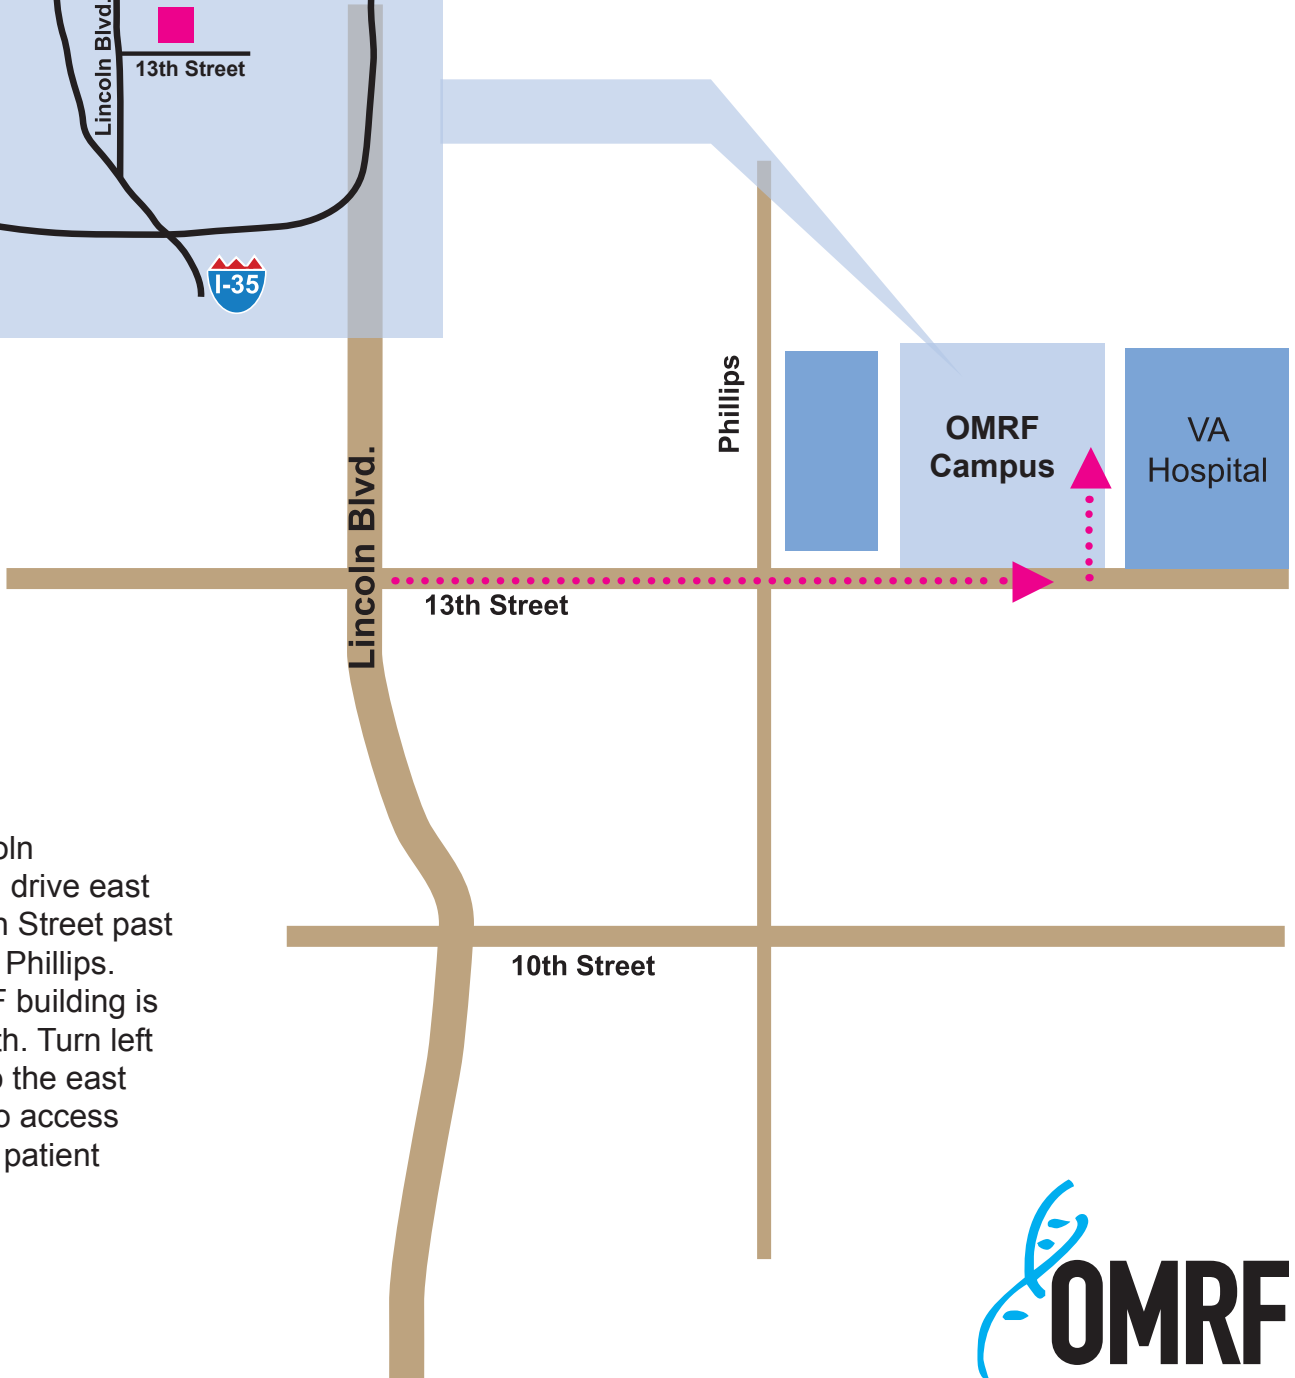

# OMRF Main Entrance 825 N.E. 13th Street

From Lincoln Boulevard, drive east on NE 13th Street past the light at Phillips. The OMRF building is on the north. Turn left (north) into the east driveway to access visitor and patient parking.